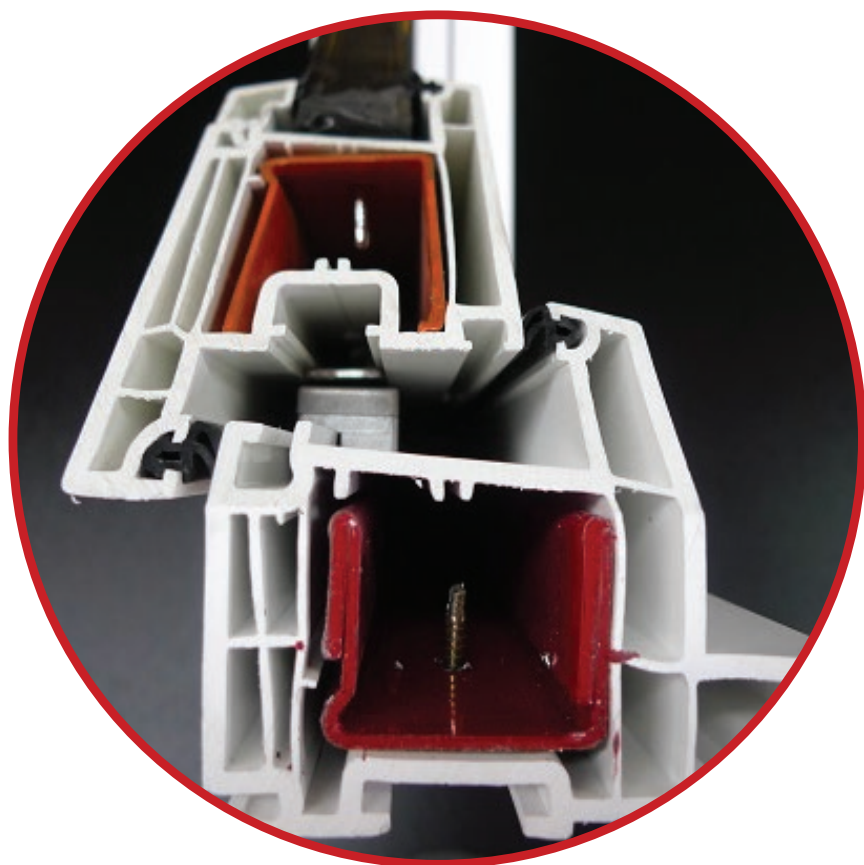

SERIES 4500

TILT-TURN WINDOW SYSTEMS

distinguish your home - tilt turn windows are the standard by which all other designs are measured. whether you want a dramatic wall of windows or a cozy retreat from the outside world, our versatile tilt-turn helps you complete the home of your dreams.

- Sturdy German engineered system manufactured in Canada
- Fusion welded vinyl chambers and Shadow grooved welds for strong and seamless corners
- Dual gasket compression seals
- Full perimeter stainless steel multi-point locking system is operated with a single handle
- Exterior screen with pull tabs for easy removal
- Tilt-in feature draws air in through the top of the window allowing for proper air circulation. Turn-in provides full access to the outside of the window for cleaning or as an egress passage

tilt-turn window

tilt position provides draft-free ventilation and worry free rain protection and the turn position swings in like a door allowing the full glass area to open

direct set

low profile picture window for an expansive view